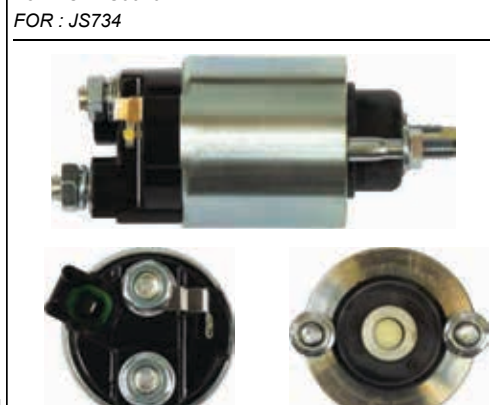

SS6030

Cross: Denso 153400-1510
CARGO 234992, **AS-PL** UD01354SS, UD01380SS
Voltage 12, **B+** M8, **Coil bolt** M8
For: Denso 4280004500, 4280005830