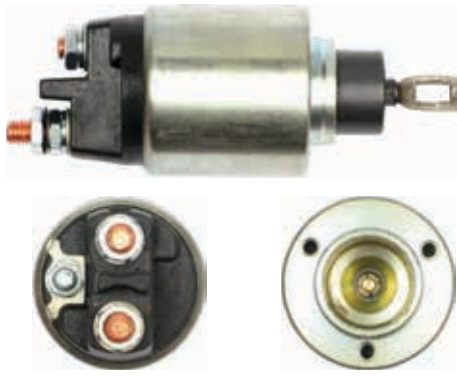

STARTER SOLENOIDS

BOSCH

SS0112

Cross: Bosch 2339305169
Voltage 12, **B+** M8, **Coil bolt** M8
For: Bosch 0001139043, 0001149400