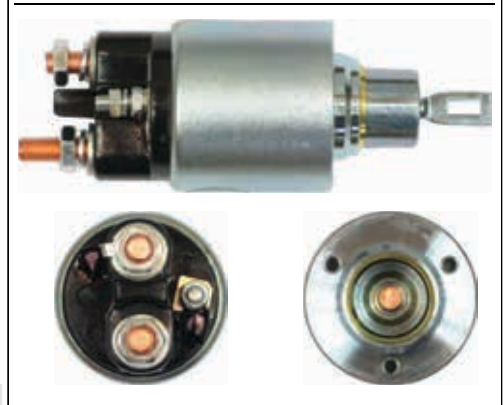

SS0013

Cross: Bosch 2339304008, F000SH0125

CARGO 137612, **CQ** CQ2030043

Voltage 12, **B+** M8, **Coil bolt** M8

For: Bosch 0001108162, 0001112041, 0001116003

In offer also: SS0013(BOSCH)