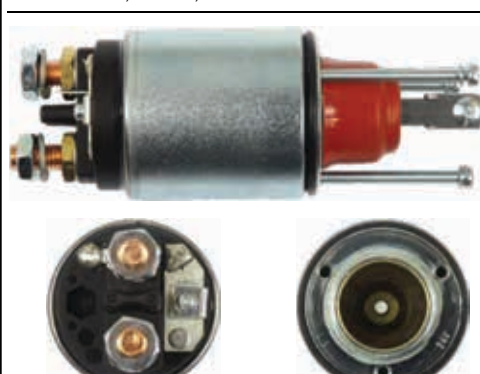

SS9068(LETRIKA)

Cross: Iskra / Letrika 16.915.046
AS-PL UD11961(LETRIKA)SS, MAHLE 72739263
Voltage 24, B+ M10, Coil bolt M10
For: Iskra / Letrika 11132342, AZJ3481, IS0030