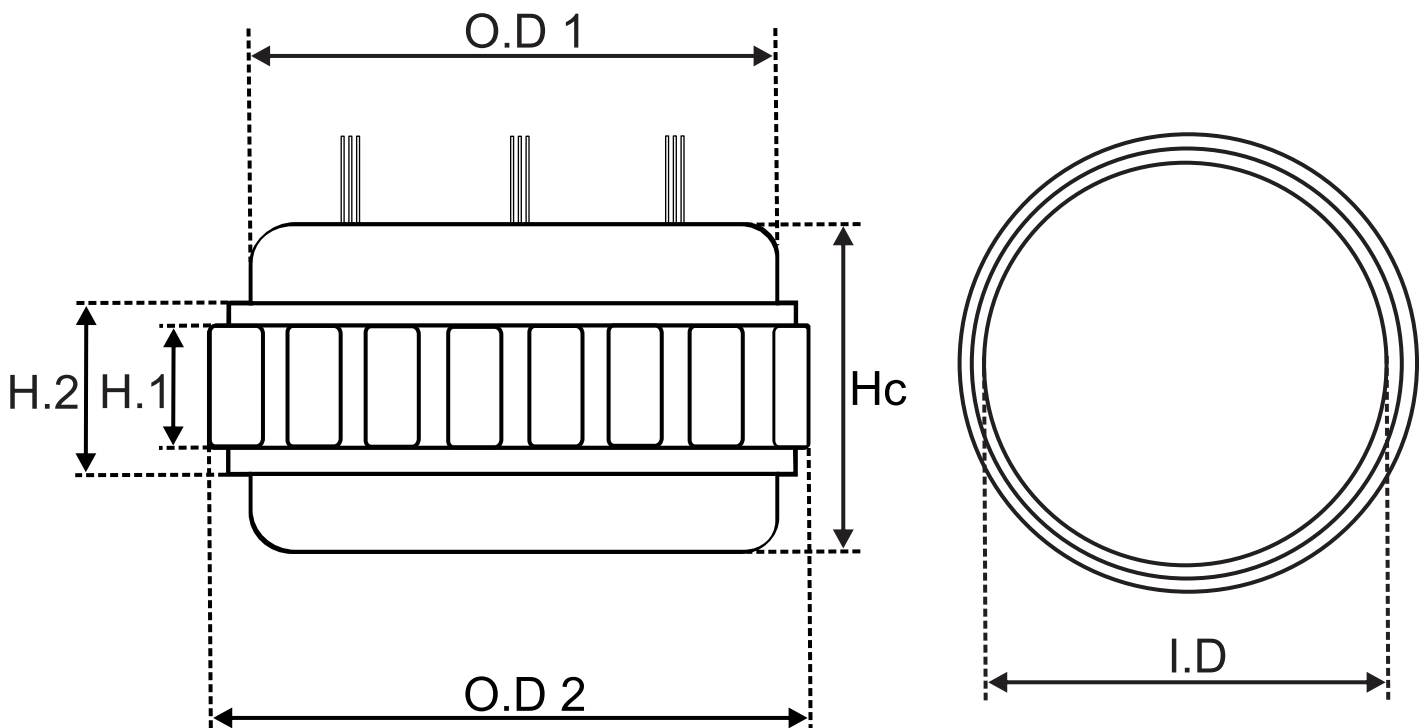

ALTERNATOR STATORS

AS AS1003

→ AS - ALTERNATOR STATOR
1003 - DELCO ALTERNATOR STATOR

AS - ALTERNATOR
STATOR

0xxx BOSCH PARTS
1xxx DELCO PARTS
2xxx HITACHI PARTS
3xxx VALEO PARTS
4xxx MAGNETI MARELLI & LUCAS PARTS
5xxx MITSUBISHI PARTS
6xxx DENSO PARTS
9xxx OTHER SUPPLIERS