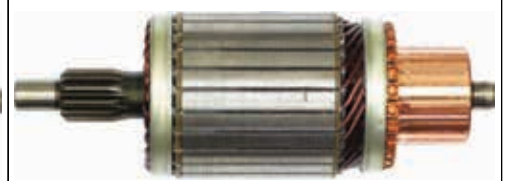

STARTER ARMATURES

MITSUBISHI

SA5024

Cross: Mitsubishi
Number of teeth/splines 12, **Number of slots** 29, L. 197.5, **O. D.** 53.5, **Power** 0.9, **Voltage** 12
For: Mitsubishi M0T45271

SA5030

Cross: Mitsubishi
CARGO 330369, **AS-PL** UD00423SA, UD00428SA
Number of teeth/splines 11, **Number of slots** 25, L. 141, **O. D.** 53.5, **Power** 2, **Voltage** 12, **Rotation** CW
For: Mitsubishi M2T84471, M2T85671, M2T85871, M8T71371, M8T71471, M8T76071