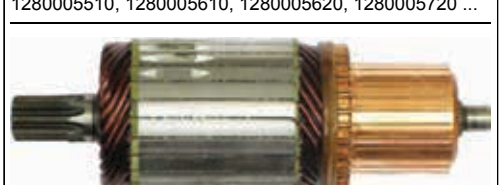

SA6021

Cross: Denso
AS-PL UD00694SA, UD00702SA
Number of teeth/splines 9, **Number of slots** 27, **L.** 151.5, **O. D.** 50.5, **Power** 2.0, **Voltage** 12, **Rotation** CW
For: Denso 2280007390, 2280007710