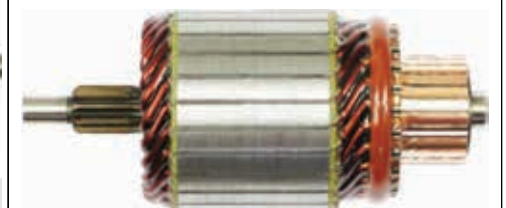

SA5037

Cross: Mitsubishi
AS-PL UD00463SA
Number of teeth/splines 9, **Number of slots** 25, L. 125.5, **O. D.** 54, **Power** 1.4, **Voltage** 12
For: Mitsubishi M1T86181