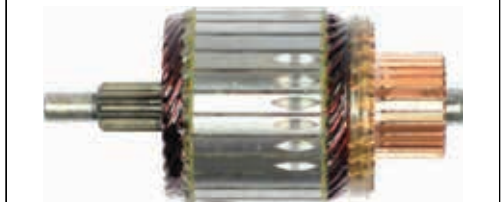

SA5023

Cross: Mitsubishi M106X58671, M106X58971
CARGO 230499, **ORME** IM3109
Number of teeth/splines 9, **Number of slots** 29, L. 113, O. D. 54, **Power** 1.4, **Voltage** 12, **Rotation** CW
For: Mitsubishi M0T60081, M0T60081A, M0T60181, M0T60181A, M0T60187, M0T60481, M0T60581, M0T85281, M0T85381, M0T85681, M0T85681ZC ...