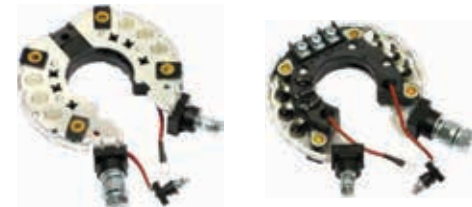

ARC6040

Cross: Denso
O.D. 130, **Diode Amp.** 35, **Diodes** 6
*With M10×50.5mm Battery Post
With M6×40mm Ground Post
With Trio/Capacitor*