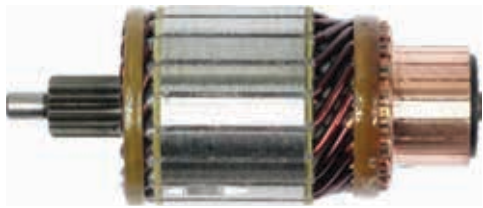

SA3013

Cross: Valeo 594471
AS-PL UD02472SA
Number of teeth/splines 13, **Number of slots** 19, **L.** 118.8, **O. D.** 50, **Power** 1.5, **Voltage** 12, **Rotation** CW
For: Valeo D7G3, D7G4, D7G11