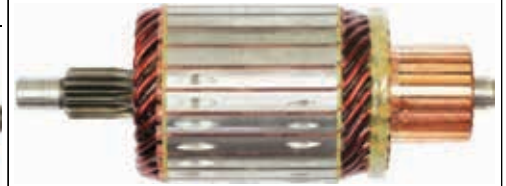

SA5035

Cross: Mitsubishi M106X54271, M106X57471
CARGO 136613, **ORME** IM3093, **AS-PL** UD00474SA
Number of teeth/splines 11, **Number of slots** 25, L. 143, **O. D.** 54, **Power** 1.7, **Voltage** 12
For: Mitsubishi M1T75181, M1T75181A, M1T75281, M1T75283, M1T75381, M1T75381A, M1T75581, M1T75681, M1T76381, M1T76481, M1T90081 ...