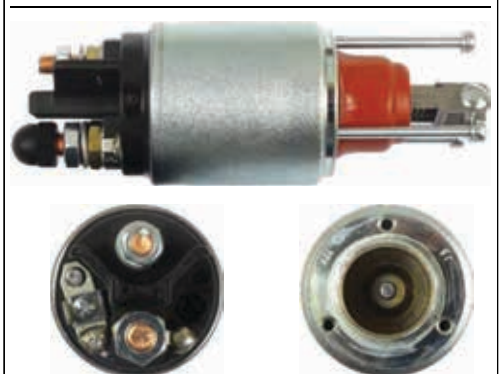

SS9070(LETRIKA)

Cross: Iskra / Letrika 16.906.826
AS-PL UD11963(LETRIKA)SS, MAHLE 72737149
Voltage 12, B+ M8, Coil bolt M10
For: Iskra / Letrika 11130886, AZJ3312, IS0726