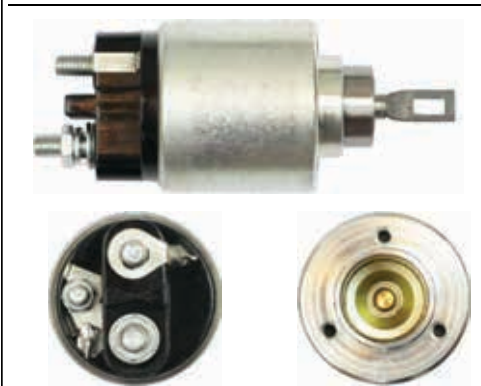

SS0145

Cross: Bosch 2339303277, 2339303396
AS-PL UD00126SS, WAI / TRANSPO 66-9170
Voltage 12, **B+** M8, **Coil bolt** M8
For: Bosch 0001123001