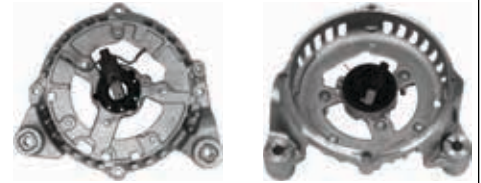

ABR9001

Cross: Ford

For: Ford 2T1U10300AF

With Brush Holder

ABR9002

Cross: Magnetron 0137890

CARGO 234601, **WOODAUTO** BKT41052

For: Magnetron 9515110, 9515112, 9515114, 9515115, 9515120, 9515122, 9515124, 9515125