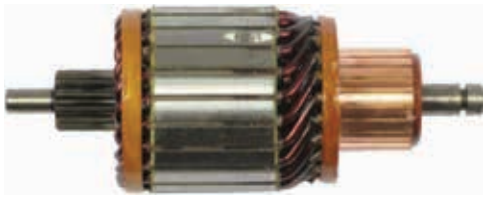

STARTER ARMATURES

BOSCH

SA0067

Cross: Bosch
AS-PL UD01735SA, UD01848SA, UD01853SA
Number of teeth/splines 13, **Number of slots** 23, L. 149, **O. D.** 59, **Power** 2.2, **Voltage** 12, **Rotation** CW
For: Bosch 0001109344, 0001125609, 0001139025, 0001139029, 0001139408, **As-PI** S0480