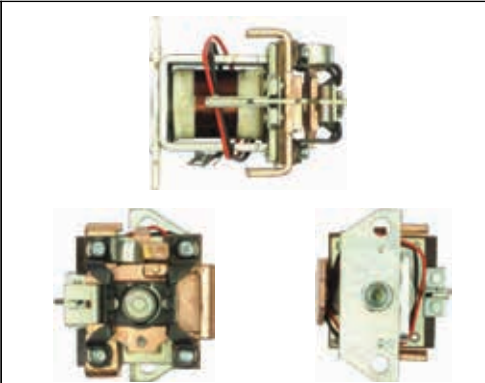

SS0101

Cross: Bosch 0331100023
CARGO 135380, **CQ** CQ2030485, **DAF** 693056
Voltage 24
For: Bosch 0001510001, 0001510002, 0001510003, 0001510005, 0001510008, 0001510009, 0001510010, 0001510017, 0001510018, 0001510019, 0001510020 ...