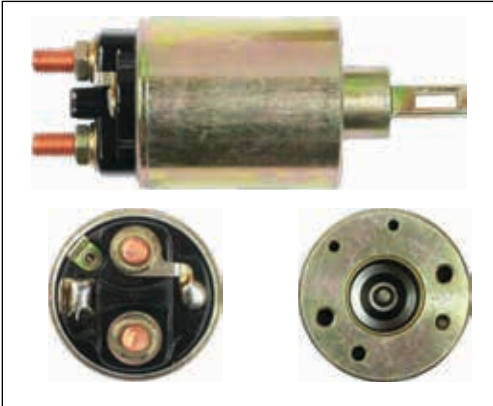

STARTER SOLENOIDS

HITACHI / UNIPOINT / VALEO

SS2052

Cross: Hitachi
CARGO 131804, **UNIPOINT** SNLS-651
Voltage 12, **B+** M8, **Coil bolt** M8
For: Hitachi S114245, S114269, S114305, S114340, S114340D