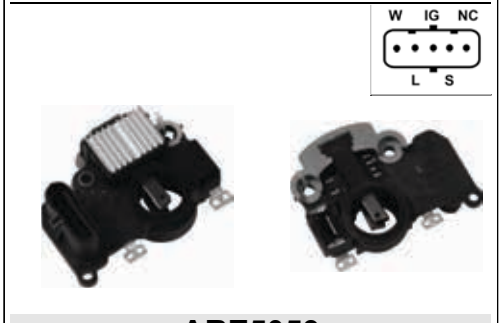

ARE5046

Cross: Mitsubishi CQ CQ1010745
Voltage 12
For: Mitsubishi A005TA7792, A5TA7792

ARE5049

Cross: Mitsubishi CARGO 234252, **MOBILETRON** VR-H2009-116
Voltage 12
For: Hyundai / Kia KK37018300, MZ59918300, OK20118300B, OK24A18300A, OK29T18300, Mando AB170036, AB170066, AB180092, Valeo 439401
In offer also: ARE9025