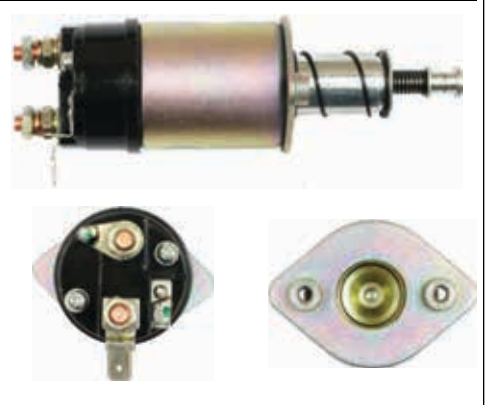

SS4037

Cross: Magneti Marelli
AS-PL UD10595SS, **LUCAS** 60933121, 76744

B+ M8, **Coil bolt** M8