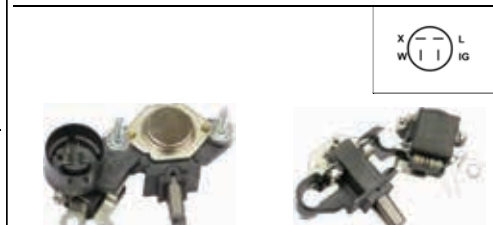

ALTERNATOR REGULATORS

HITACHI

ARE2036

Cross: Hitachi L1100G-6340, L160G-2315
CARGO 234273, CQ CQ1010516
Plug PL07

For: Hitachi LR1100705B, LR1100705C, LR160728, LR160728B, LR160728C, LR160732, LR160732B, LR160732C, LR170749B, LR170749C, LR170749E ...

ARE2037

Cross: Hitachi
Plug PL07, **Voltage** 12

For: Hitachi LR1130702

Also available in set: ARR2004

ARE2038

Cross: Hitachi L180G-63401, L190G-8340
CARGO 231533, MOBILETRON VR-H2000-62
Plug PL07, **Voltage** 12

For: Hitachi LR1100705E, LR1100710B, LR1100710C, LR1110713, LR1110713B, LR1110713C, LR1110713V, LR1110717, LR1110717B, LR1125705B, LR160728E ...

ARE2039

Cross: Hitachi
Voltage 12

ARE2040

Cross: Hitachi
Plug PL07, **Voltage** 12

ARE2041

Cross: Hitachi
AS-PL UD01057ARE
Plug PL07, **Voltage** 24
For: Hitachi LR280508, Isuzu 8972489141

*Soft Start 30 %
Field Shorted Circuit Protection
Sense Open Indication
Under/ Over Voltage Indication*

Also available in set: ARR2013, ARR2025

ARE2042

Cross: Hitachi
Voltage 24

*For use on:
Nissan Bus, Truck & Industrial,
Hino, Bus, Truck & Industrial*

ARE2043

Cross: Hitachi
Voltage 12

ARE2044

Cross: Hitachi
WAI / TRANSPO IH204
Voltage 12
For: Hitachi LR15078B

ARE2045

Cross: Hitachi L15073154
CARGO 132432, MOBILETRON VR-H2000-36
Voltage 12

For: Hitachi LR150410C, LR150410CA, LR150410F, LR150410G, LR150419, LR150419B, LR150419BA, LR150419F, LR150419G, LR150450B, LR150451 ...

ARE2046

Cross: Hitachi
AS-PL UD01051ARE
Voltage 24

For: Hitachi LR250510

*Soft Start 30 %
Field Shorted Circuit Protection
Under Voltage Indication
Over Voltage Indication*

Also available in set: ARR2019

ARE2047

Cross: Hitachi
Voltage 12

Also available in set: ARR2034