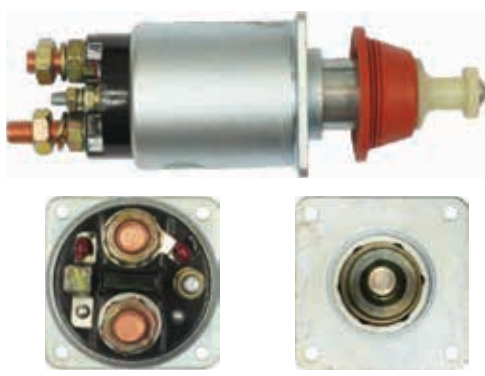

STARTER SOLENOIDS

BOSCH

SS0122

Cross: Bosch 9330451058, 9330451069
GHIBAUDI 3630, **ZM** ZM-831
Voltage 12, **B+** M12, **Coil bolt** M12
For: Bosch 00013700001, 90000453029, 9000453067