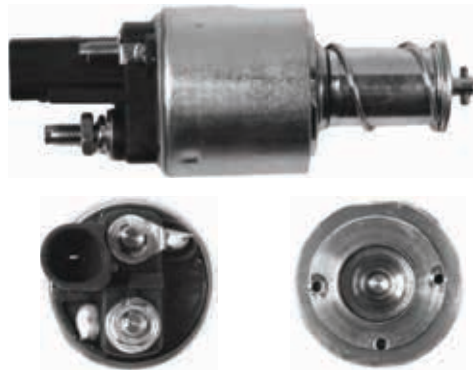

SS3015

Cross: Valeo
CARGO 236626, 236366, **CQ** CQ2030800
Voltage 12, **B+** M8, **Coil bolt** M8
For: Valeo 191335, D6GS11, D6GS12, D6GS13, D6GS14, D7GS10, D7GS8, D7GS9, TS18E3