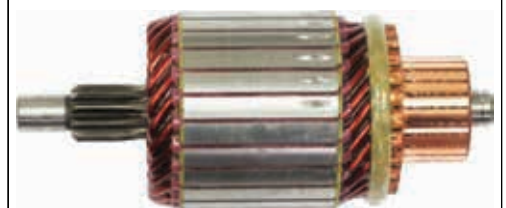

SA5036

Cross: Mitsubishi
AS-PL UD00456SA
Number of teeth/splines 11, **Number of slots** 25, L. 129, **O. D.** 54
For: Mitsubishi M1T85682