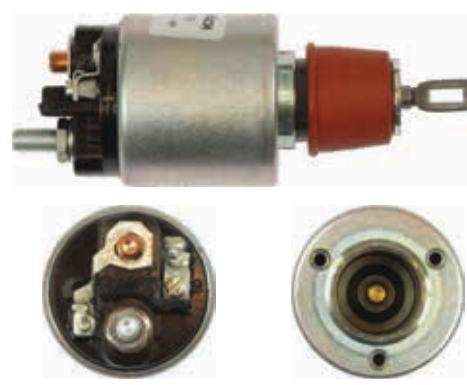

SS0093(BOSCH)

Cross: Bosch 9330331010, 9330331510
CARGO 333141, 137276
Voltage 12, **B+** M8, **Coil bolt** M8
For: Bosch 0001218172, 0001218772, 0001223002, 0001223016, 0001223021
In offer also: SS0093