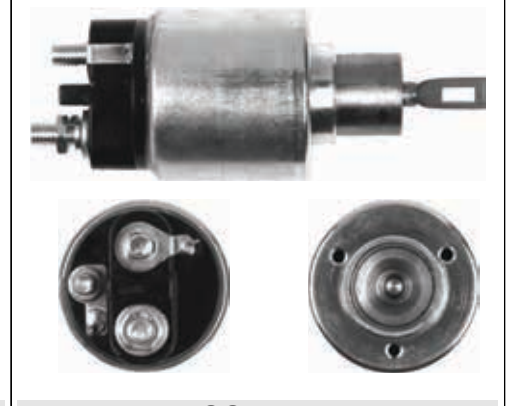

SS0048

Cross: Bosch 0331303134, 2339303273
CARGO 137696, CQ CQ2030160
Voltage 12, B+ M8, Coil bolt M8
For: Bosch 0001110060, 0001110073
In offer also: SS0048(ZM)