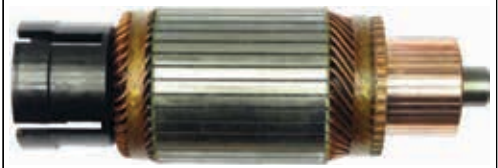

SA0077

Cross: Bosch 2004006091, 2004006101
CARGO 131666, **CASCO** CAR10631AS
Number of slots 38, L. 294.00, **O. D.** 100.00, **Power** 9, **Voltage** 24
For: Bosch 0001510041, 0001501023, 0001501034, 0001510001, 0001510002, 0001510003, 0001510004, 0001510005, 0001510006, 0001510007, 0001510008 ...