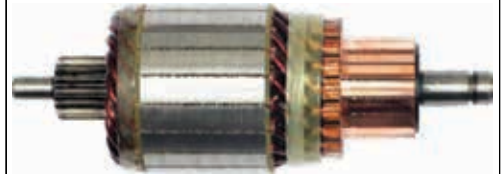

SA3023

Cross: Valeo
Number of teeth/splines 16, **Number of slots** 19, **L.** 141, **O. D.** 49.7, **Power** 2.2, **Voltage** 12, **Rotation** CW
For: **As-PI** S3080