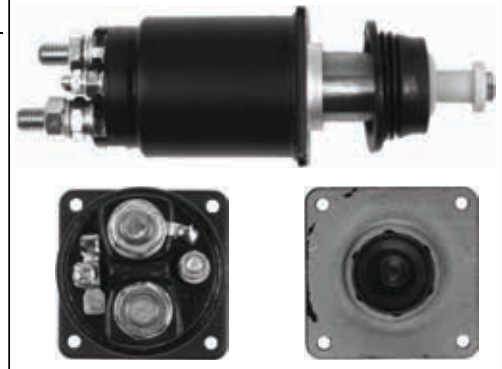

SS0027

Cross: Bosch 0331403003, 0331403004, 2339403008
CARGO 139967, **CASCO** CSO10602AS, CSO10602ES

Voltage 24, **B+** M12, **Coil bolt** M12
For: Bosch 0001371001, 0001371019, 0001372001, 0001372005, 0001372006
In offer also: SS0027(BOSCH), SS0027(ZM)