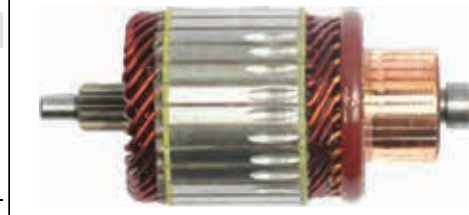

SA2022

Cross: Hitachi 2240-6100
Number of teeth/splines 11, **Number of slots** 27, **L.** 195.5, **O. D.** 53, **Power** 4.0, **Voltage** 24, **Rotation** ACW
For: Hitachi S25505, S25505A, S25505C, S25505E, S25505F, S25505G