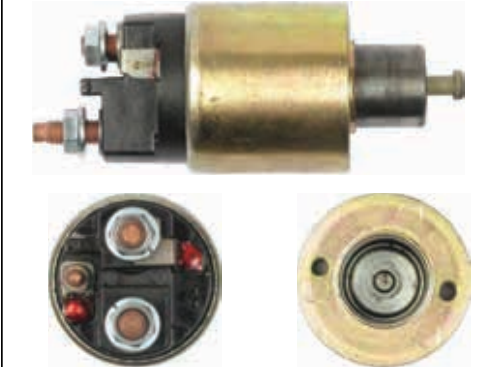

SS5034

Cross: Mitsubishi CARGO 239823, **POWERMAX** 1017022
Voltage 12, **B+** M8
For: Mitsubishi M1T30071, M1T30072, M1T30171, M1T30172

SS5037

Cross: Mitsubishi CARGO 230788, **CQ** CQ2030437
Voltage 12, **Coil bolt** M8
For: Mitsubishi M000T80082, M001T80081, M001T80082, M0T20871, M0T80082, M1T80081, M1T80082, M1T80481, M1T90281