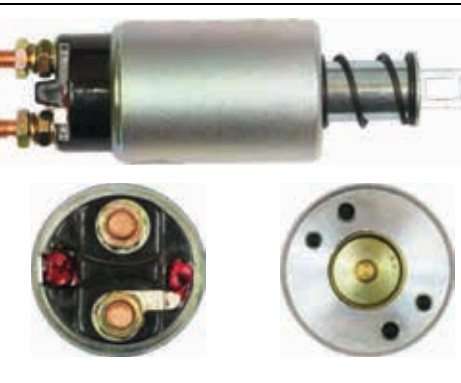

SS2029

Cross: Hitachi 2250-77008
Voltage 24, **B+** M8, **Coil bolt** M8
For: Hitachi S25168A, S25305B, S25505, S25505A, S25505C, S25505E, S25505F, S25505G, S25515A

SS2033

Cross: Hitachi 2270-37001
CARGO 132846, 134812, **NISSAN** 23343-C8601
Voltage 24
For: Hitachi S25156, S2564, Nissan 23300C8601