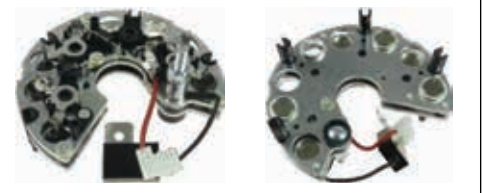

ARC9065

Cross: Lada 5B03-105-03
AS-PL UD03075ARC
B+ 34.70, **B+thread** M6x1.0, **I.D.** 28.00, **Diode Amp.** 50, **Diodes** 6