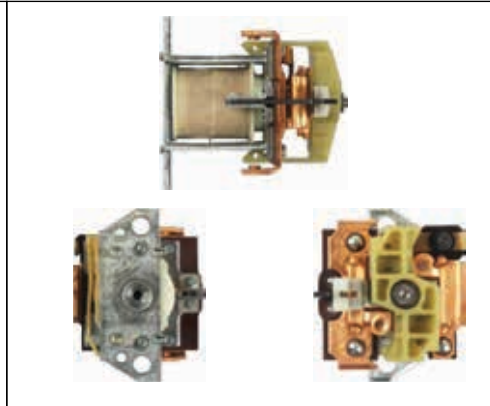

SS0002(BOSCH)

Cross: Bosch 0331101005, 0331100016, 0331101006
CARGO 133554, 130283, 333162, **IKA** 4.3471.0

Voltage 24

For: Bosch 0001417011, 0001411002, 0001417047, 0001411010, 0001416065, 0001416018, 0001411006, 0001417012, 0001416071, 0001417059, 0001416053 ...

In offer also: SS0002