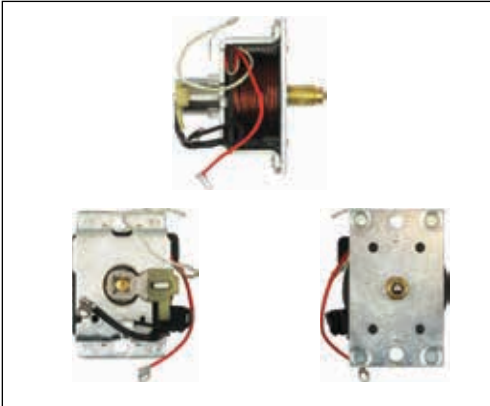

STARTER SOLENOIDS

BOSCH

SS0032

Cross: Bosch 0331450009
CARGO 133487, CQ CQ2030243

Voltage 12

For: Bosch 0001413001, 0001413003, 0001413006, 0001413007, 0001413008, 0001413009, 0001413010, 0001413011, 0001413012, 0001413013, 0001413014 ...