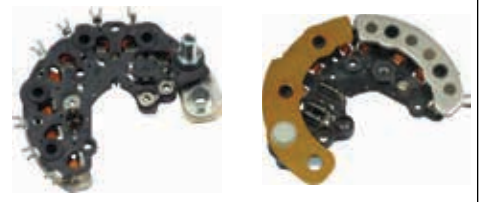

ARC3068

Cross: Valeo 2546040, 2546041, 593202
CARGO 139472, MOBILETRON RP-37
Diodes 6
For: Valeo 2541711, 2541747, 2541760, 2541786, 2542262, 2542263, 2542267, 2542358, 2542376, A13VI261, A13VI274, A14VI110, A14VI111, A14VI113 ...