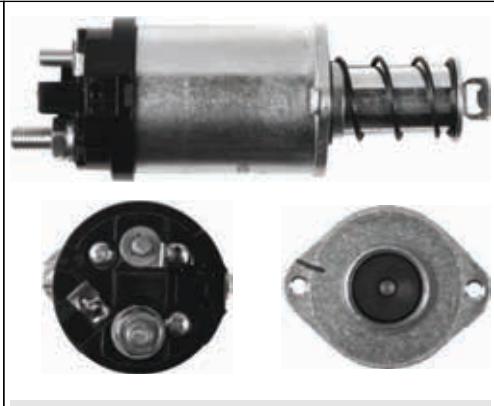

SS4023(ZM)

Cross: Lucas 000077174010, 000077177010
CARGO 134457, **NISSAN** 23343-Q9000

Voltage 12, **B+** M8, **Coil bolt** M6

For: Lucas 26927A, 26928, 26928A, 26930, 26930A, 063226800010, 063226801010, 063226803010, 063226927010, 26715, 26715B, 26800, 26800D ...