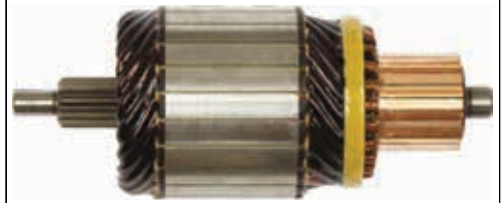

SA9021

Cross: Iskra / Letrika 16.907.753
AS-PL UD01830SA, WOODAUTO WSA16856
Number of teeth/splines 10, **Number of slots** 23, L.
148.20, O. D. 60.00, **Power** 3.2, **Voltage** 12
For: Iskra / Letrika AZE4222, IS1185, AZE4221, IS1189,
AZE4194, IS1195, AZE4172, IS1201, AZE4173, IS1208,
AZE4165, IS1233, AZE4167, IS1297, AZE4205 ...
In offer also: SA9021(LETRIKA)