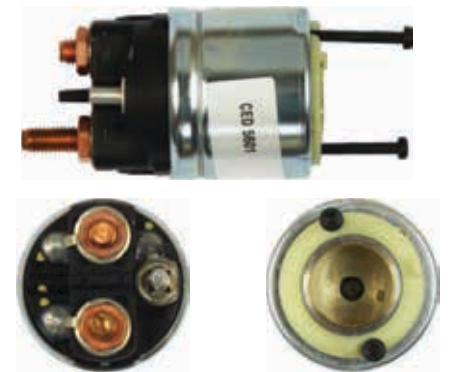

SS3057(VALEO)

Cross: Valeo 594463
CARGO 234846, **CASCO** CSO15142GS
Voltage 12, **B+** M8, **Coil bolt** M8
For: Valeo D7ED28